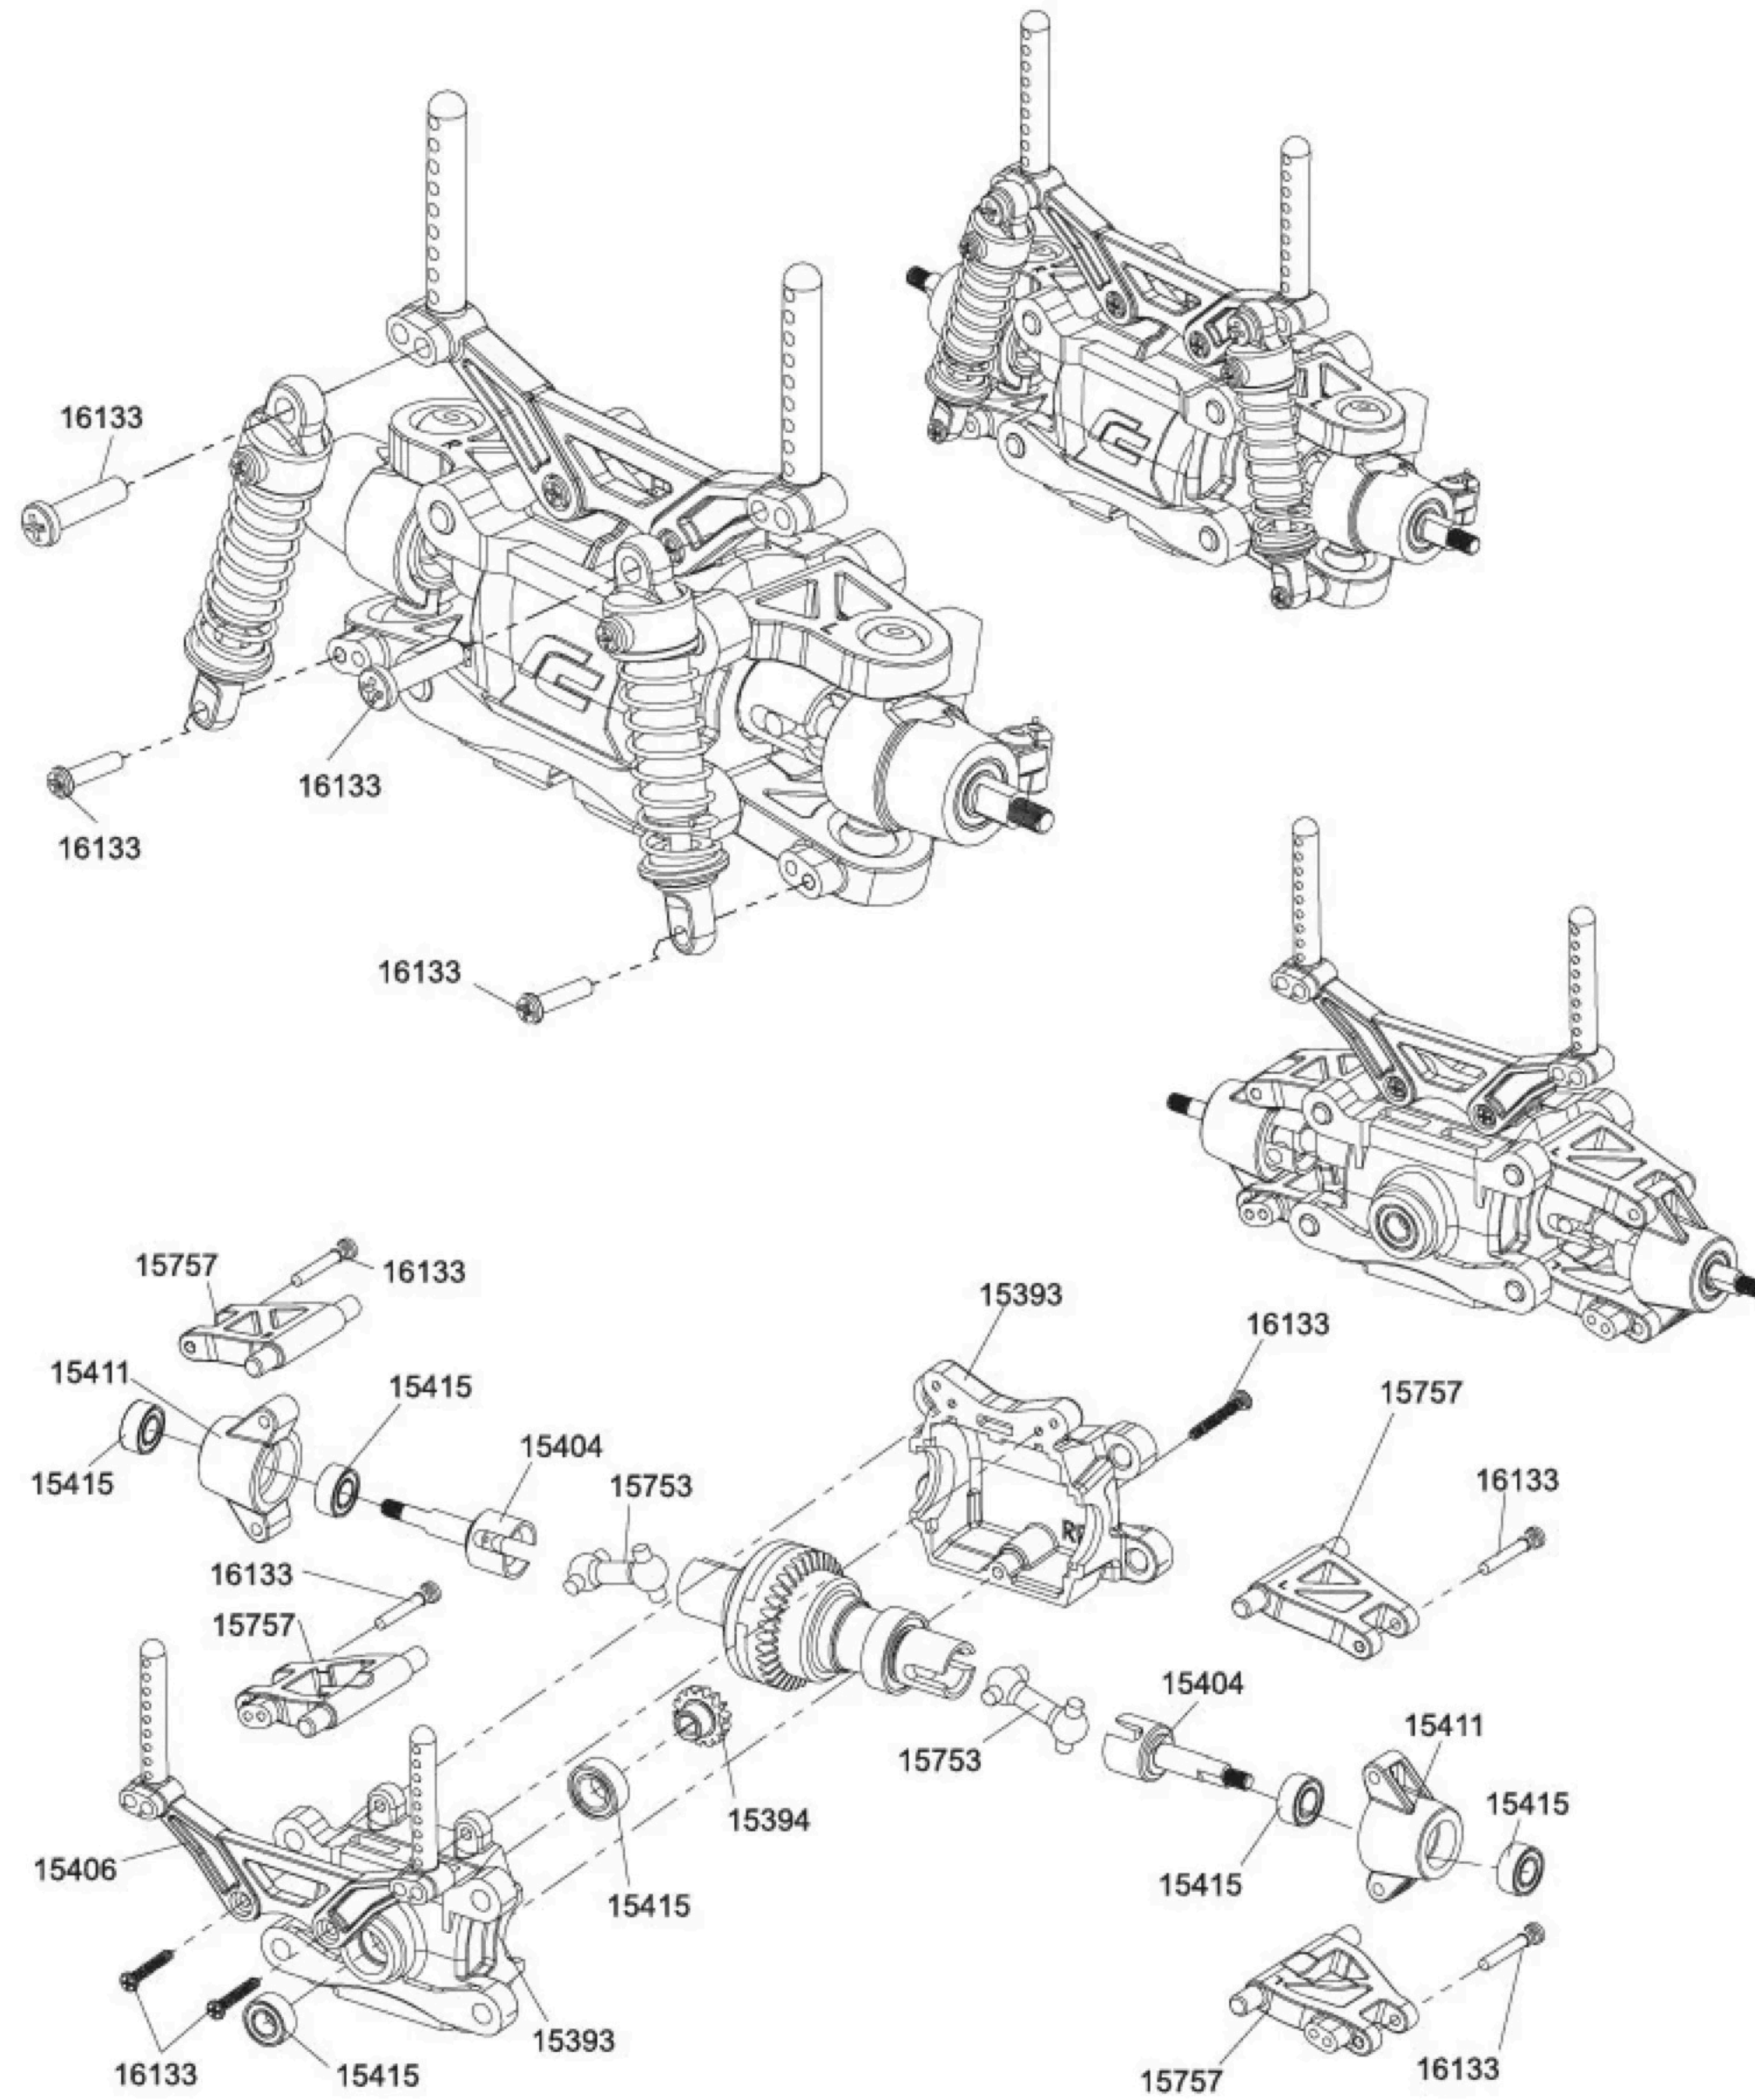

PART DESCRIPTION

15394	GT24B DIFFERENTIAL GEAR SET
15395	GT24B CENTER DRIVE SHAFT SET
15396	GT24B SLIPPER SET
15415	GT24B BEARING SET
15451	GT24B SPUR GEAR 59T
15754	GT24i20 SHOCKS ASSEMBLED (PAIR 2 PCS)
16133	GT24i20 HARDWARE SET

PART DESCRIPTION

15392	GT24B FRONT GEAR BOX HOUSING	15429	8000KV MINI 130 BRUSHLESS SENSORLESS
15398	GT24B PINION GEAR 12T	15753	GT24i20 DOG BONE (PAIR 2 PCS)
15404	GT24B OUTDRIVE SET	15756	GT24i20 FRONT SUSPENSION ARM SET
15401	GT24B MOTOR MOUNT SET	16031	MSA-1E MINI SERVO
15410	GT24B FRONT HUB SET	16133	GT24i20 HARDWARE SET
15415	GT24B BEARING SET	16537	GT24 2.0 SERVO SAVER SET

PART DESCRIPTION

15393	GT24B REAR GEAR BOX HOUSING	15411	GT24B REAR HUB SET
15394	GT24B DIFFERENTIAL GEAR SET	15415	GT24B BEARING SET
15404	GT24B OUTDRIVE SET	15753	GT24i20 DOG BONE (PAIR 2 PCS)
15406	GT24B REAR SHOCK TOWER	16133	GT24i20 HARDWARE SET

WHEELS AND TIRES ARE SUBJECT TO CHANGE ACCORDING TO MODEL TYPE

PART DESCRIPTION

15416	GT24B PLASTIC SCREW NUT FOR WHEEL
15653	MICRO CAR BODY CLIP
16531	GT24 Toyota AE86 H2 Concept Tires
16543	ARC-24 2IN1 BRUSHLESS ESC/RC