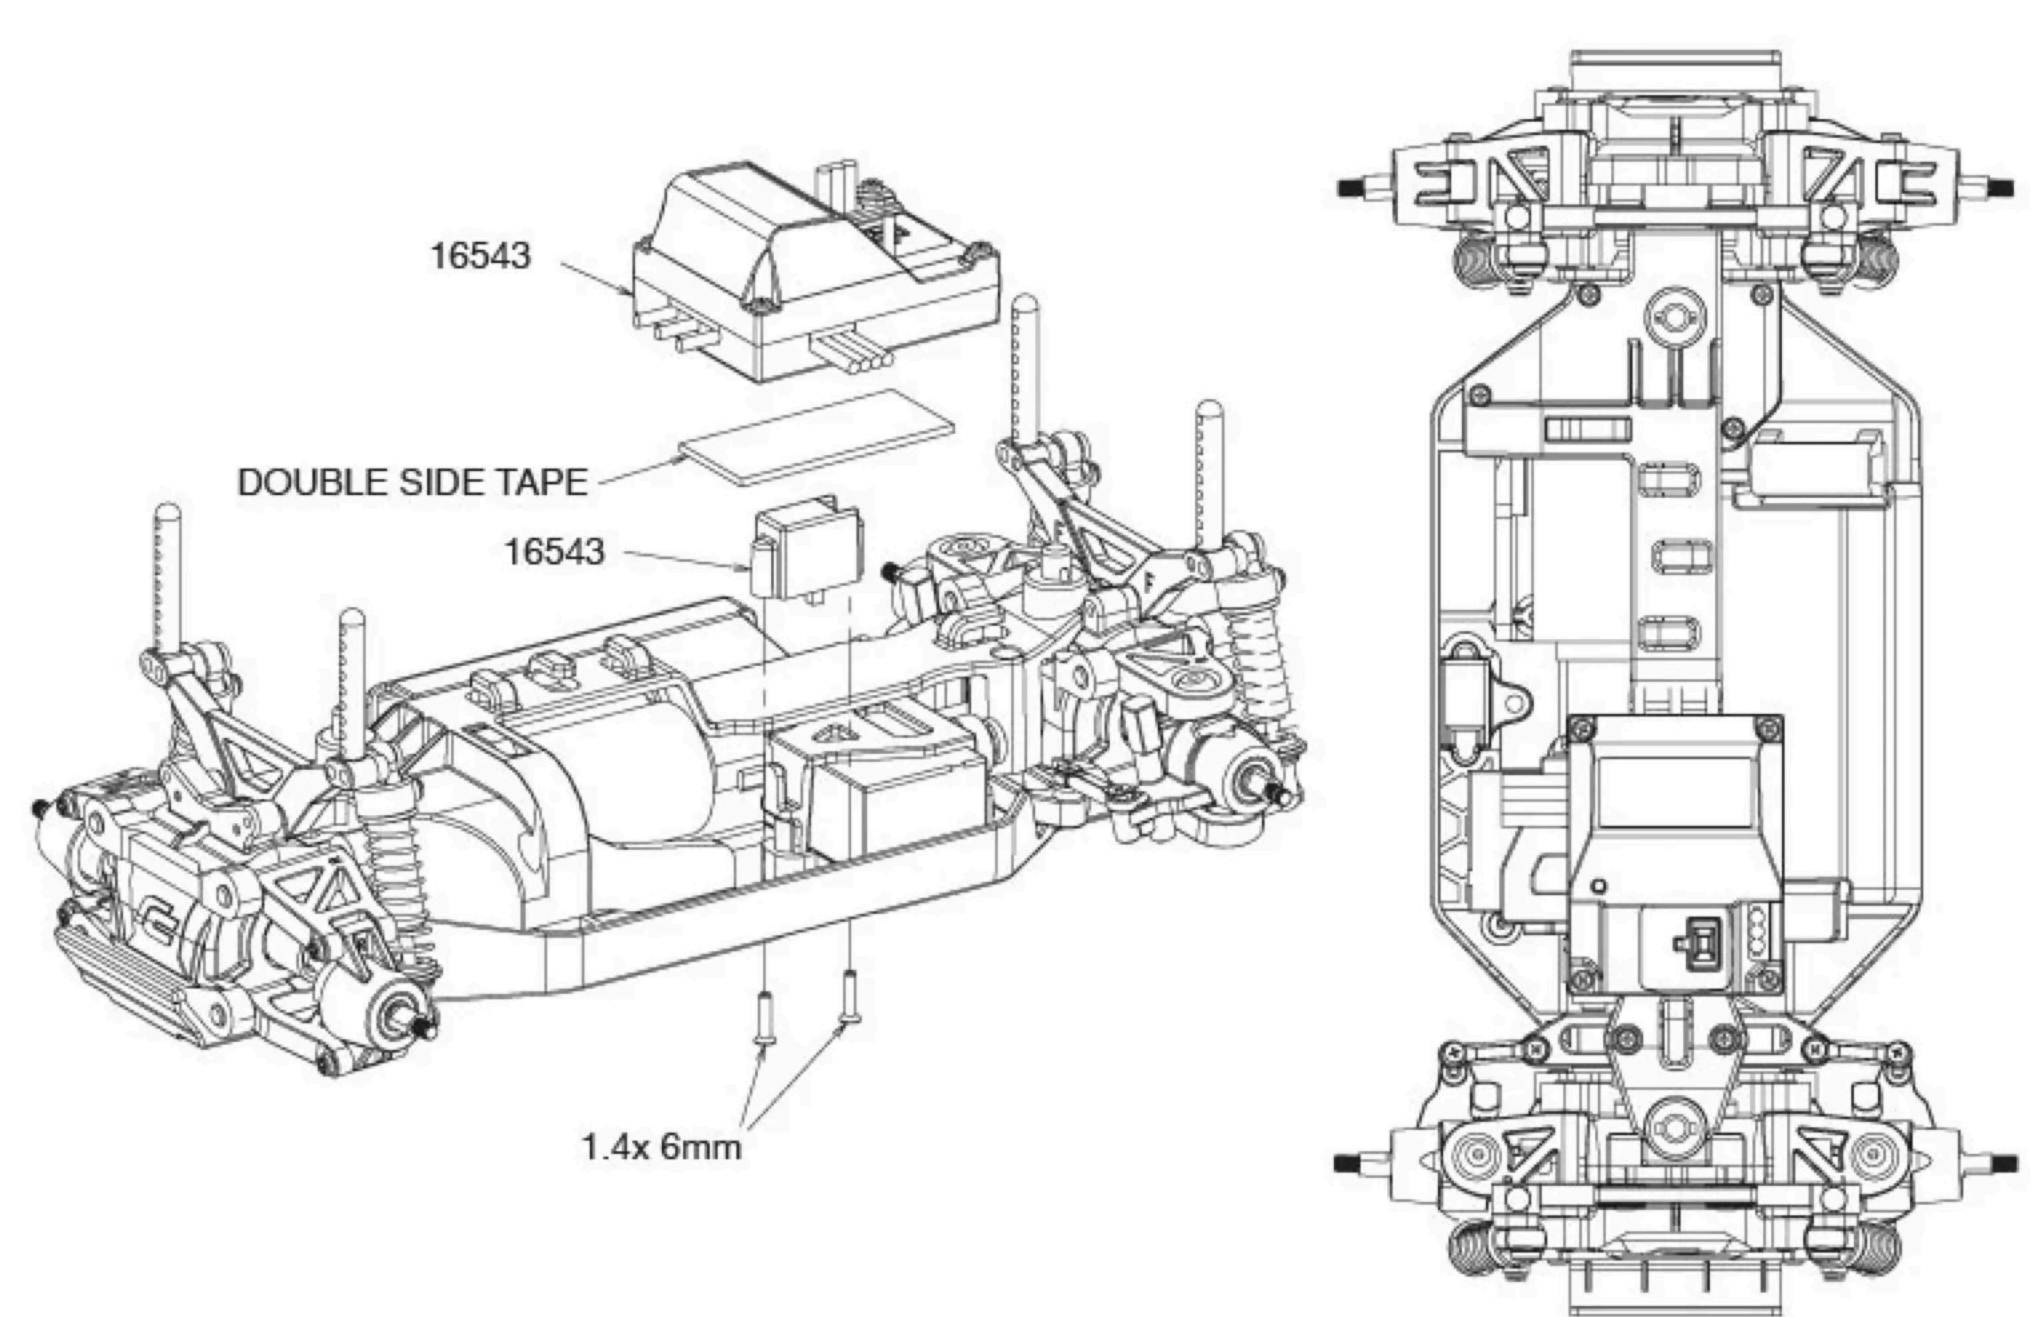

PART DESCRIPTION

15392	GT24B FRONT GEAR BOX HOUSING	15429	8000KV MINI 130 BRUSHLESS SENSORLESS
15398	GT24B PINION GEAR 12T	15753	GT24i20 DOG BONE (PAIR 2 PCS)
15404	GT24B OUTDRIVE SET	15756	GT24i20 FRONT SUSPENSION ARM SET
15401	GT24B MOTOR MOUNT SET	16031	MSA-1E MINI SERVO
15410	GT24B FRONT HUB SET	16133	GT24i20 HARDWARE SET
15415	GT24B BEARING SET	16537	GT24 2.0 SERVO SAVER SET

PART DESCRIPTION

16133	GT24i20 HARDWARE SET
16538	GT24 2.0 REPLACEMENT BATTERY DOOR
16539	GT24 2.0 STEERING
16540	GT24 2.0 MAIN CHASSIS

REAR GEAR BOX & FRICTION DAMPER

PART DESCRIPTION

15755	GT24i20 STEERING LINKAGE
16542	GT24 2.0 UPPER DECK

WHEELS AND TIRES ARE SUBJECT TO CHANGE ACCORDING TO MODEL TYPE

PART DESCRIPTION

15416	GT24B PLASTIC SCREW NUT FOR WHEEL
15653	MICRO CAR BODY CLIP
16531	GT24 Toyota AE86 H2 Concept Tires
16543	ARC-24 2IN1 BRUSHLESS ESC/RC