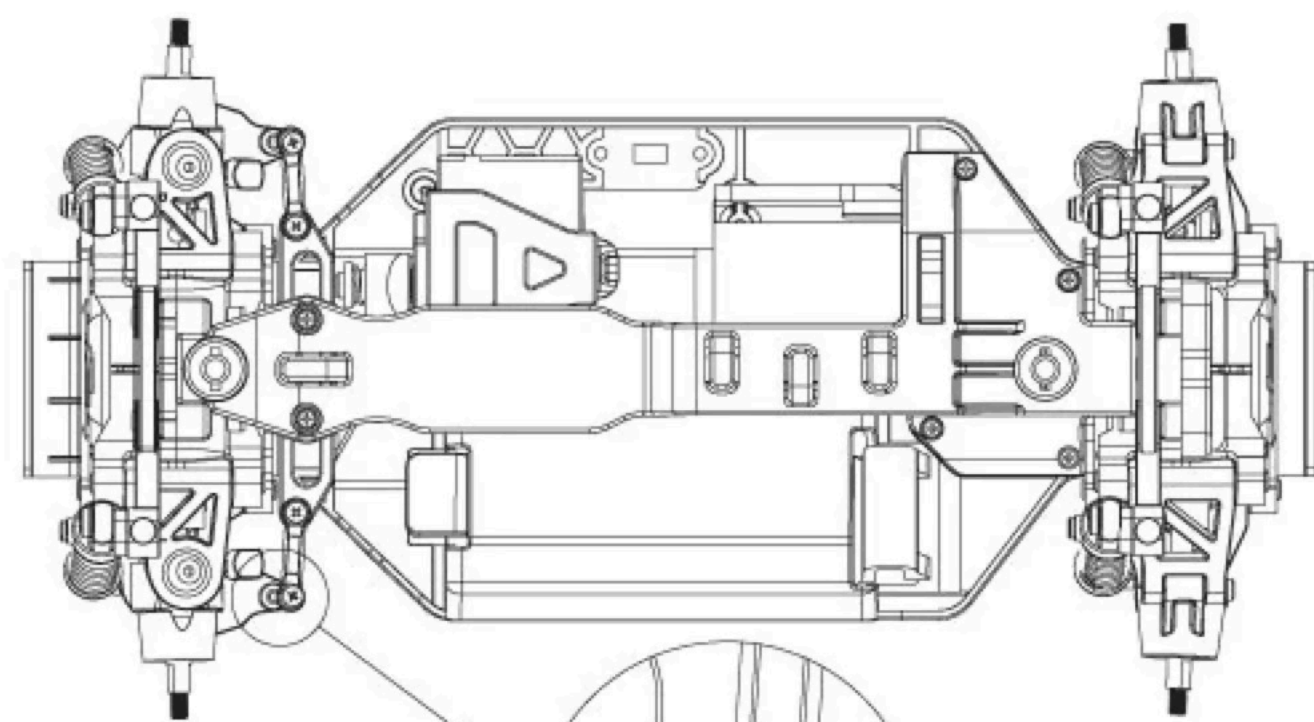

REAR GEAR BOX & FRICTION DAMPER

PART DESCRIPTION

15755	GT24i20 STEERING LINKAGE
16542	GT24 2.0 UPPER DECK