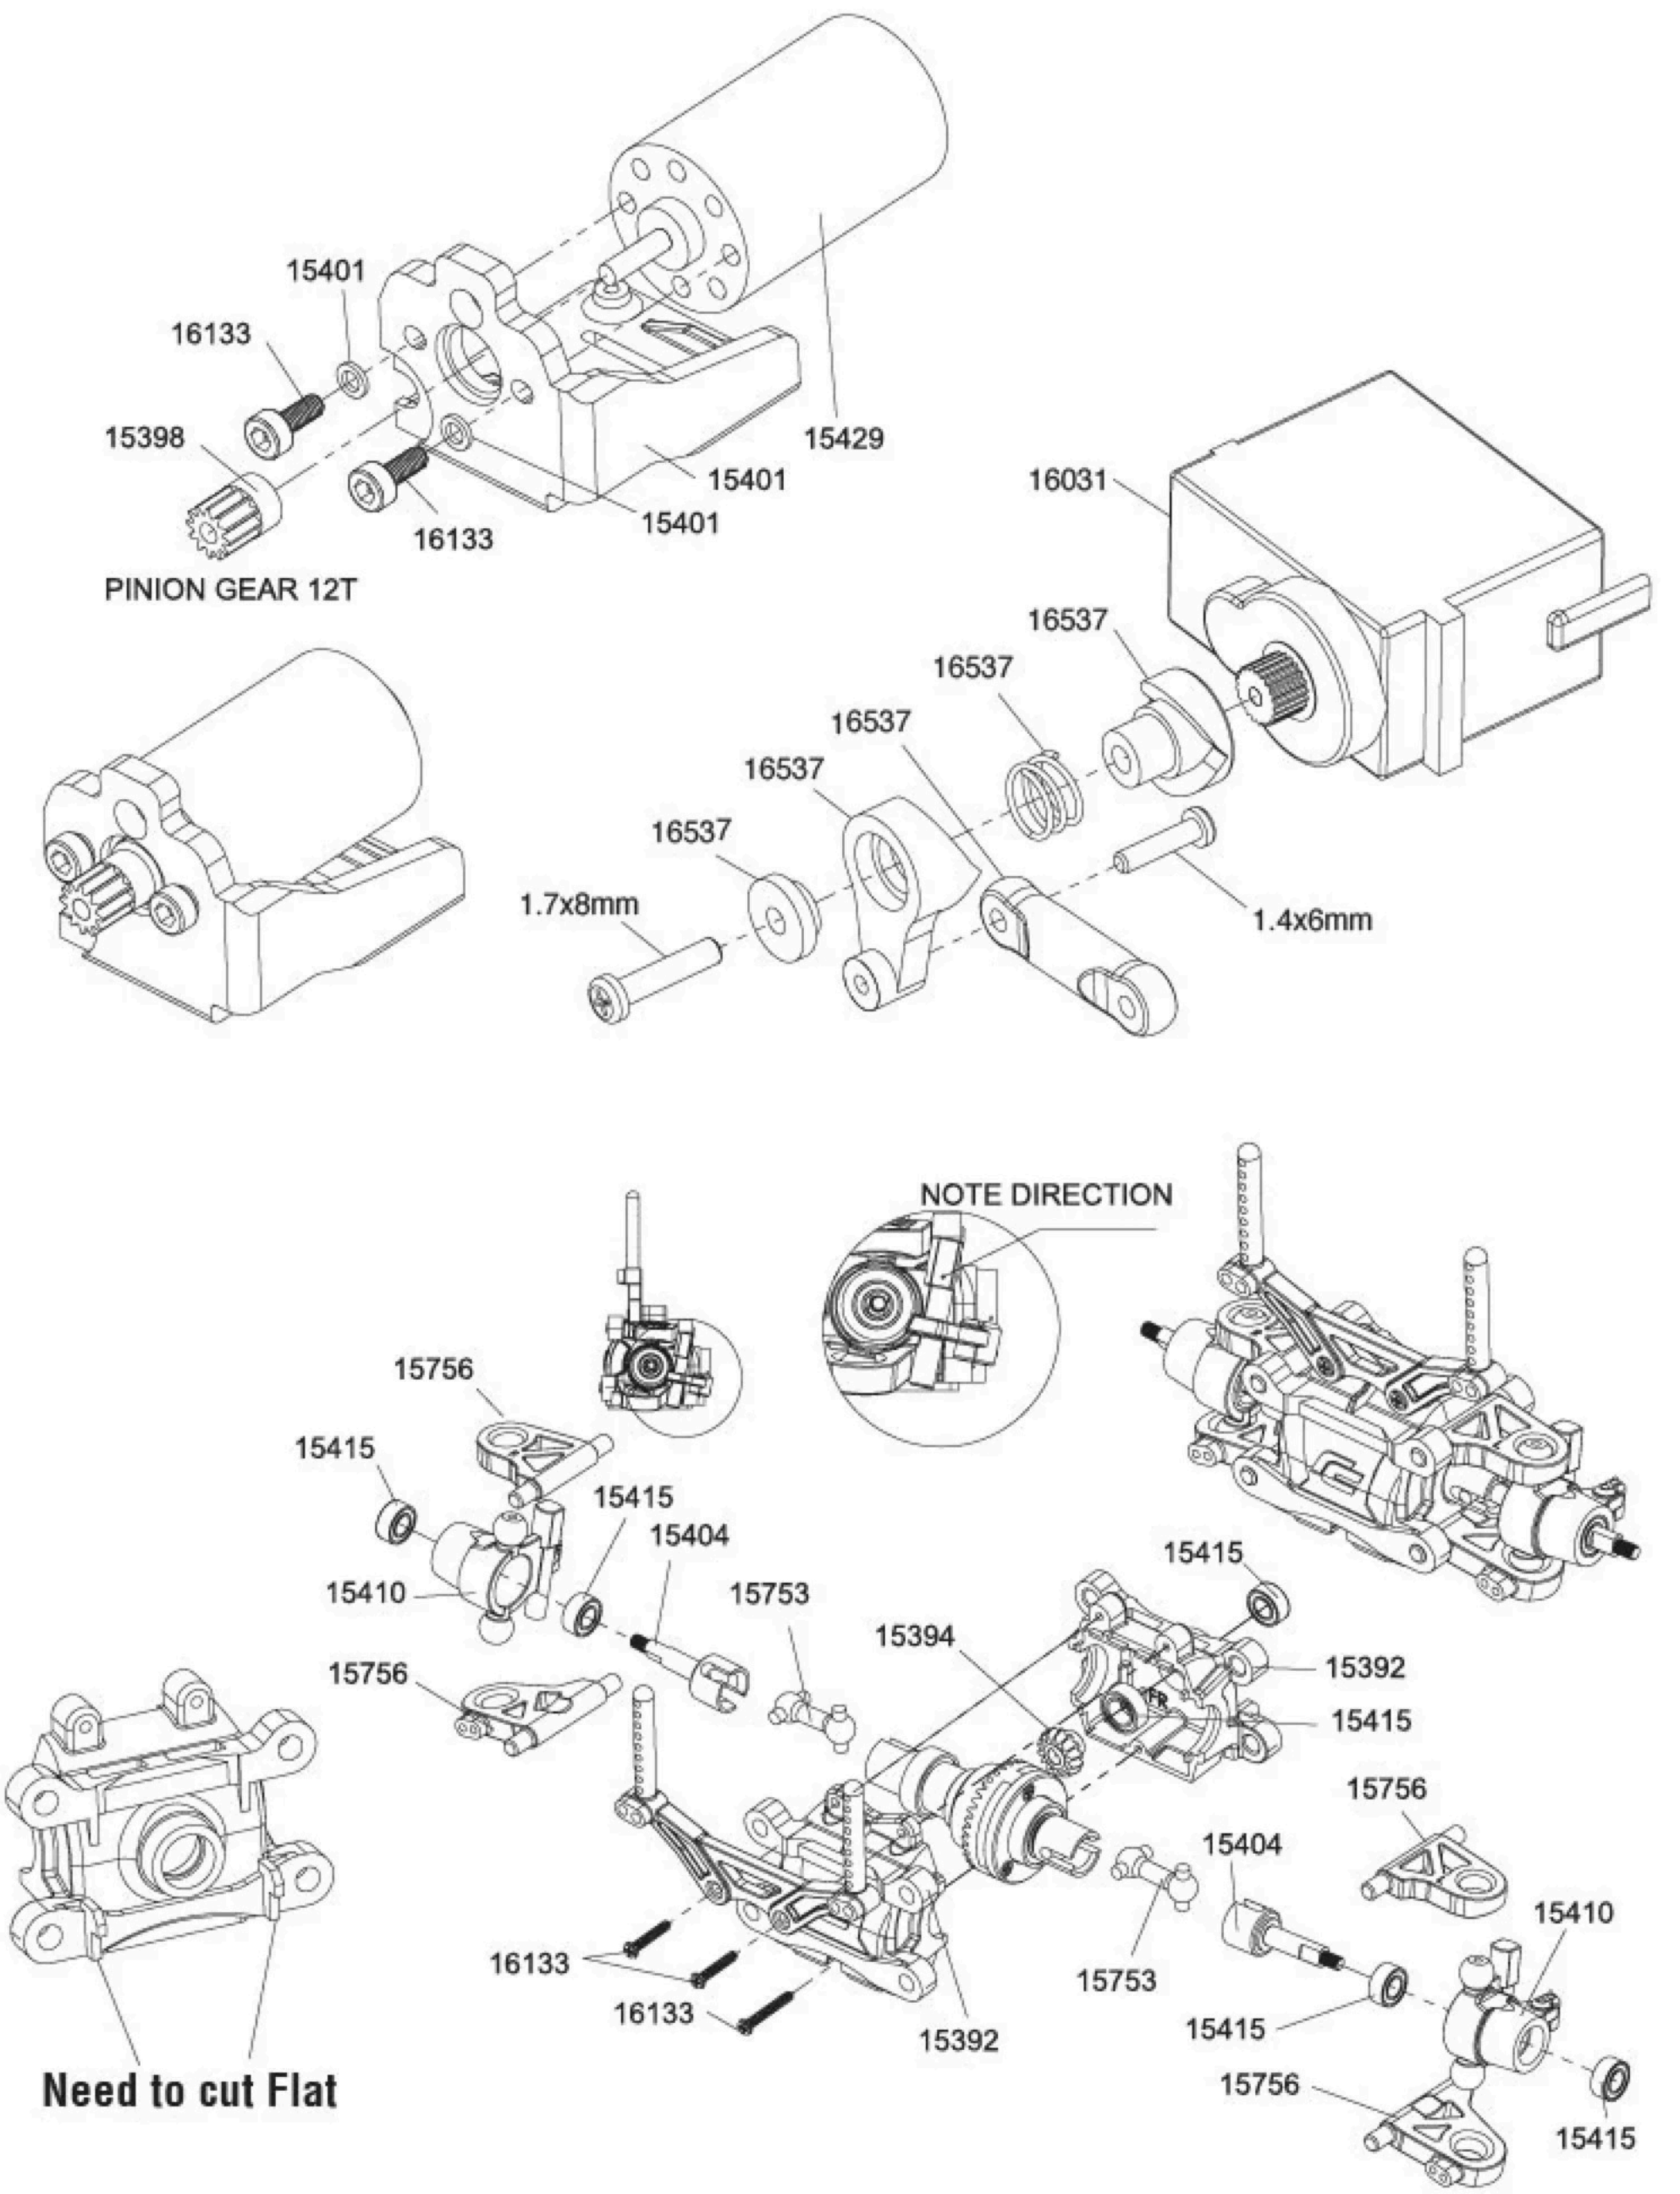

PART DESCRIPTION

15394	GT24B DIFFERENTIAL GEAR SET
15395	GT24B CENTER DRIVE SHAFT SET
15396	GT24B SLIPPER SET
15415	GT24B BEARING SET
15451	GT24B SPUR GEAR 59T
15754	GT24i20 SHOCKS ASSEMBLED (PAIR 2 PCS)
16133	GT24i20 HARDWARE SET

PART DESCRIPTION

15392	GT24B FRONT GEAR BOX HOUSING	15429	8000KV MINI 130 BRUSHLESS SENSORLESS
15398	GT24B PINION GEAR 12T	15753	GT24i20 DOG BONE (PAIR 2 PCS)
15404	GT24B OUTDRIVE SET	15756	GT24i20 FRONT SUSPENSION ARM SET
15401	GT24B MOTOR MOUNT SET	16031	MSA-1E MINI SERVO
15410	GT24B FRONT HUB SET	16133	GT24i20 HARDWARE SET
15415	GT24B BEARING SET	16537	GT24 2.0 SERVO SAVER SET

PART DESCRIPTION

15393	GT24B REAR GEAR BOX HOUSING	15411	GT24B REAR HUB SET
15394	GT24B DIFFERENTIAL GEAR SET	15415	GT24B BEARING SET
15404	GT24B OUTDRIVE SET	15753	GT24i20 DOG BONE (PAIR 2 PCS)
15406	GT24B REAR SHOCK TOWER	16133	GT24i20 HARDWARE SET

WHEELS AND TIRES ARE SUBJECT TO CHANGE ACCORDING TO MODEL TYPE

PART DESCRIPTION

15416	GT24B PLASTIC SCREW NUT FOR WHEEL
15653	MICRO CAR BODY CLIP
16531	GT24 Toyota AE86 H2 Concept Tires
16543	ARC-24 2IN1 BRUSHLESS ESC/RC