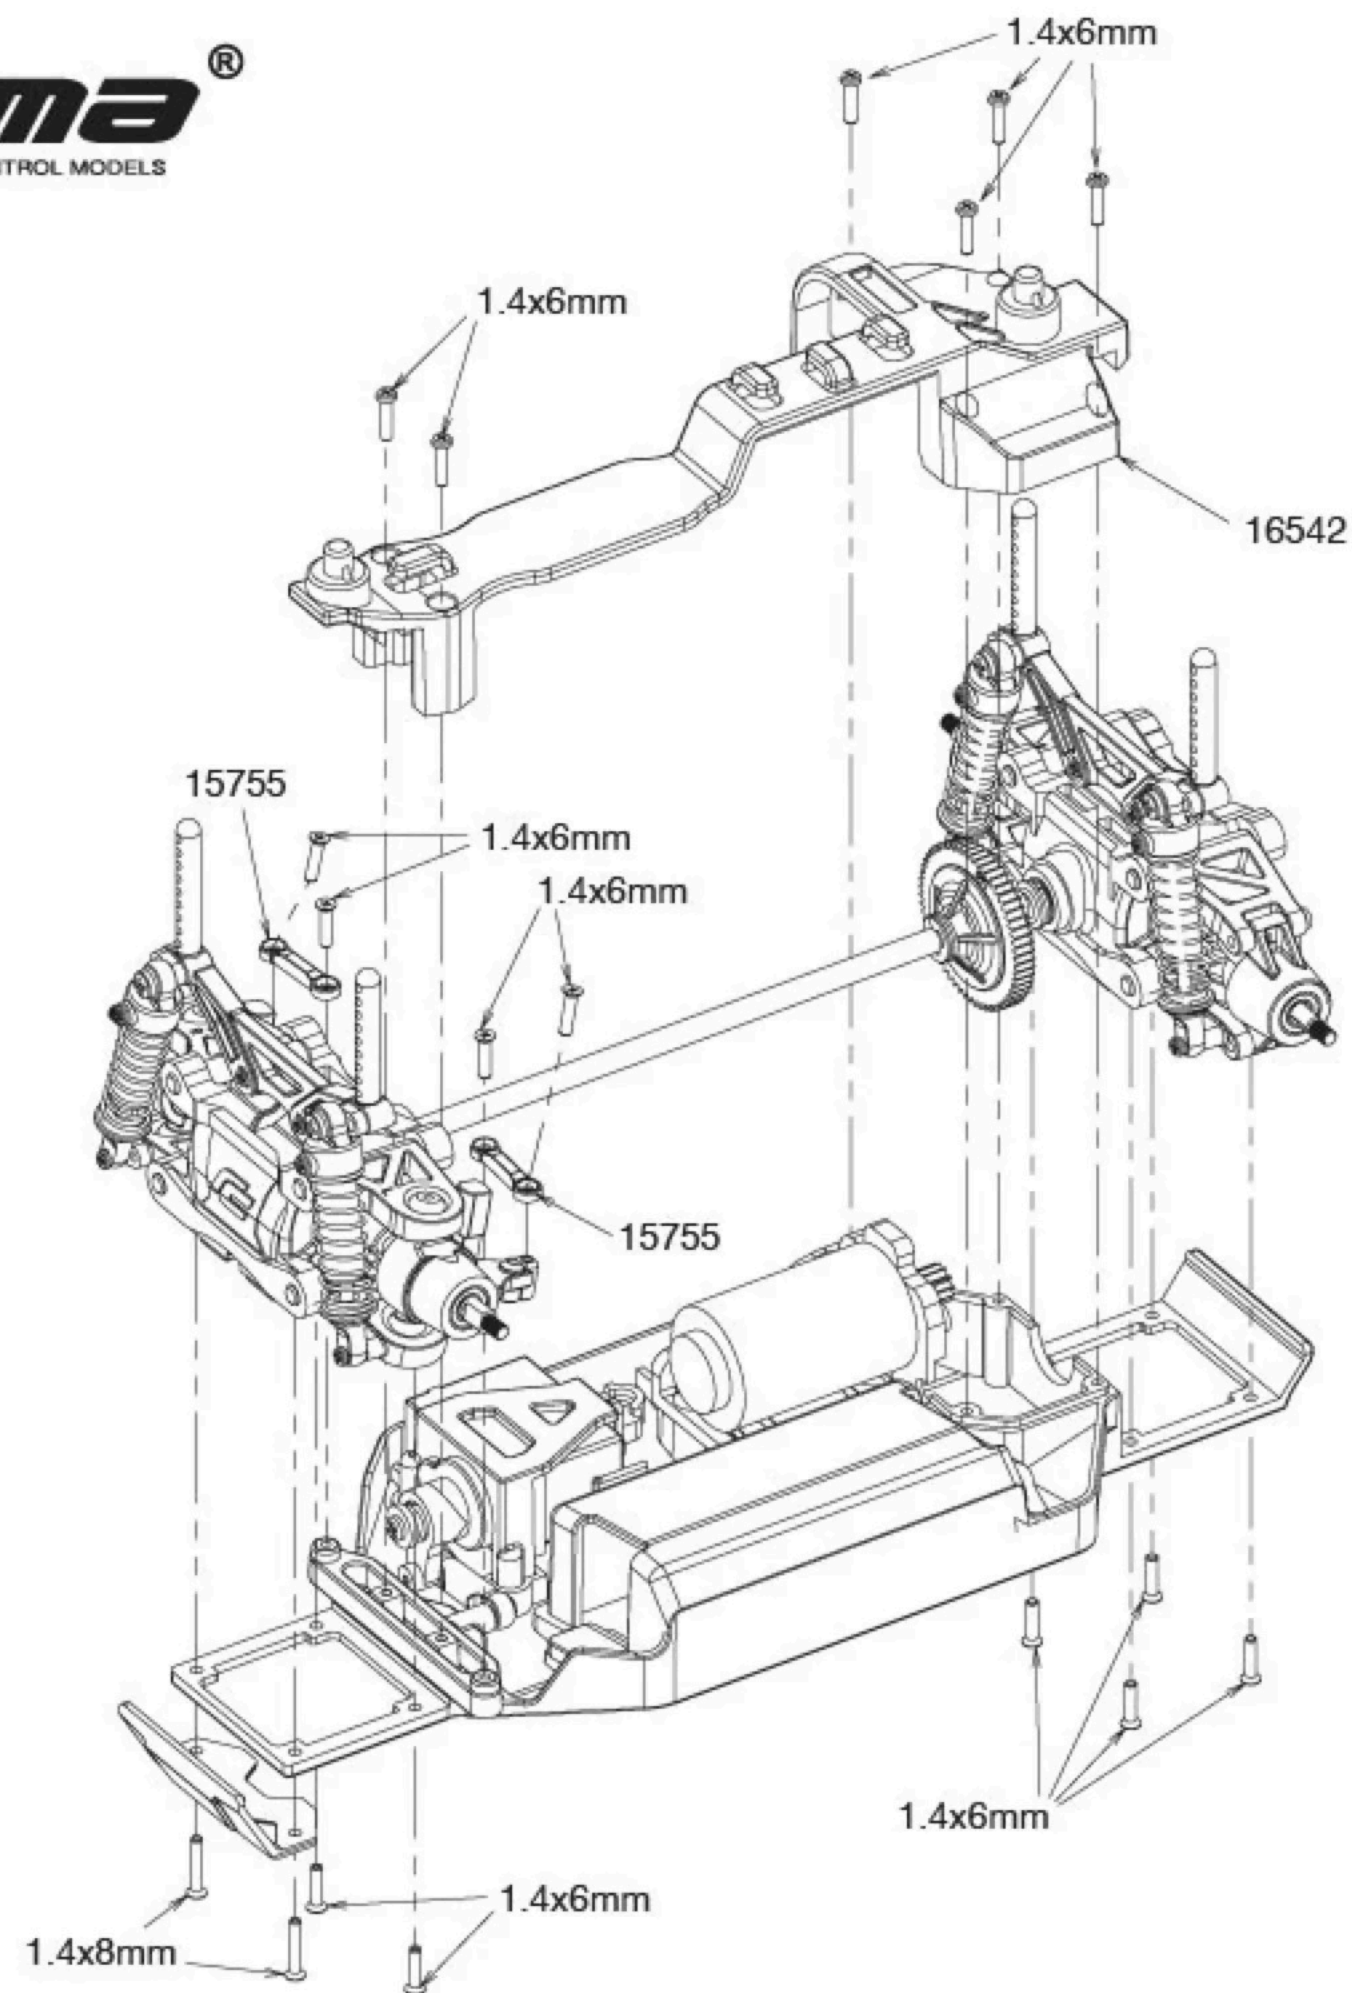

REAR GEAR BOX & FRICTION DAMPER

PART DESCRIPTION

15755	GT24i20 STEERING LINKAGE
16542	GT24 2.0 UPPER DECK