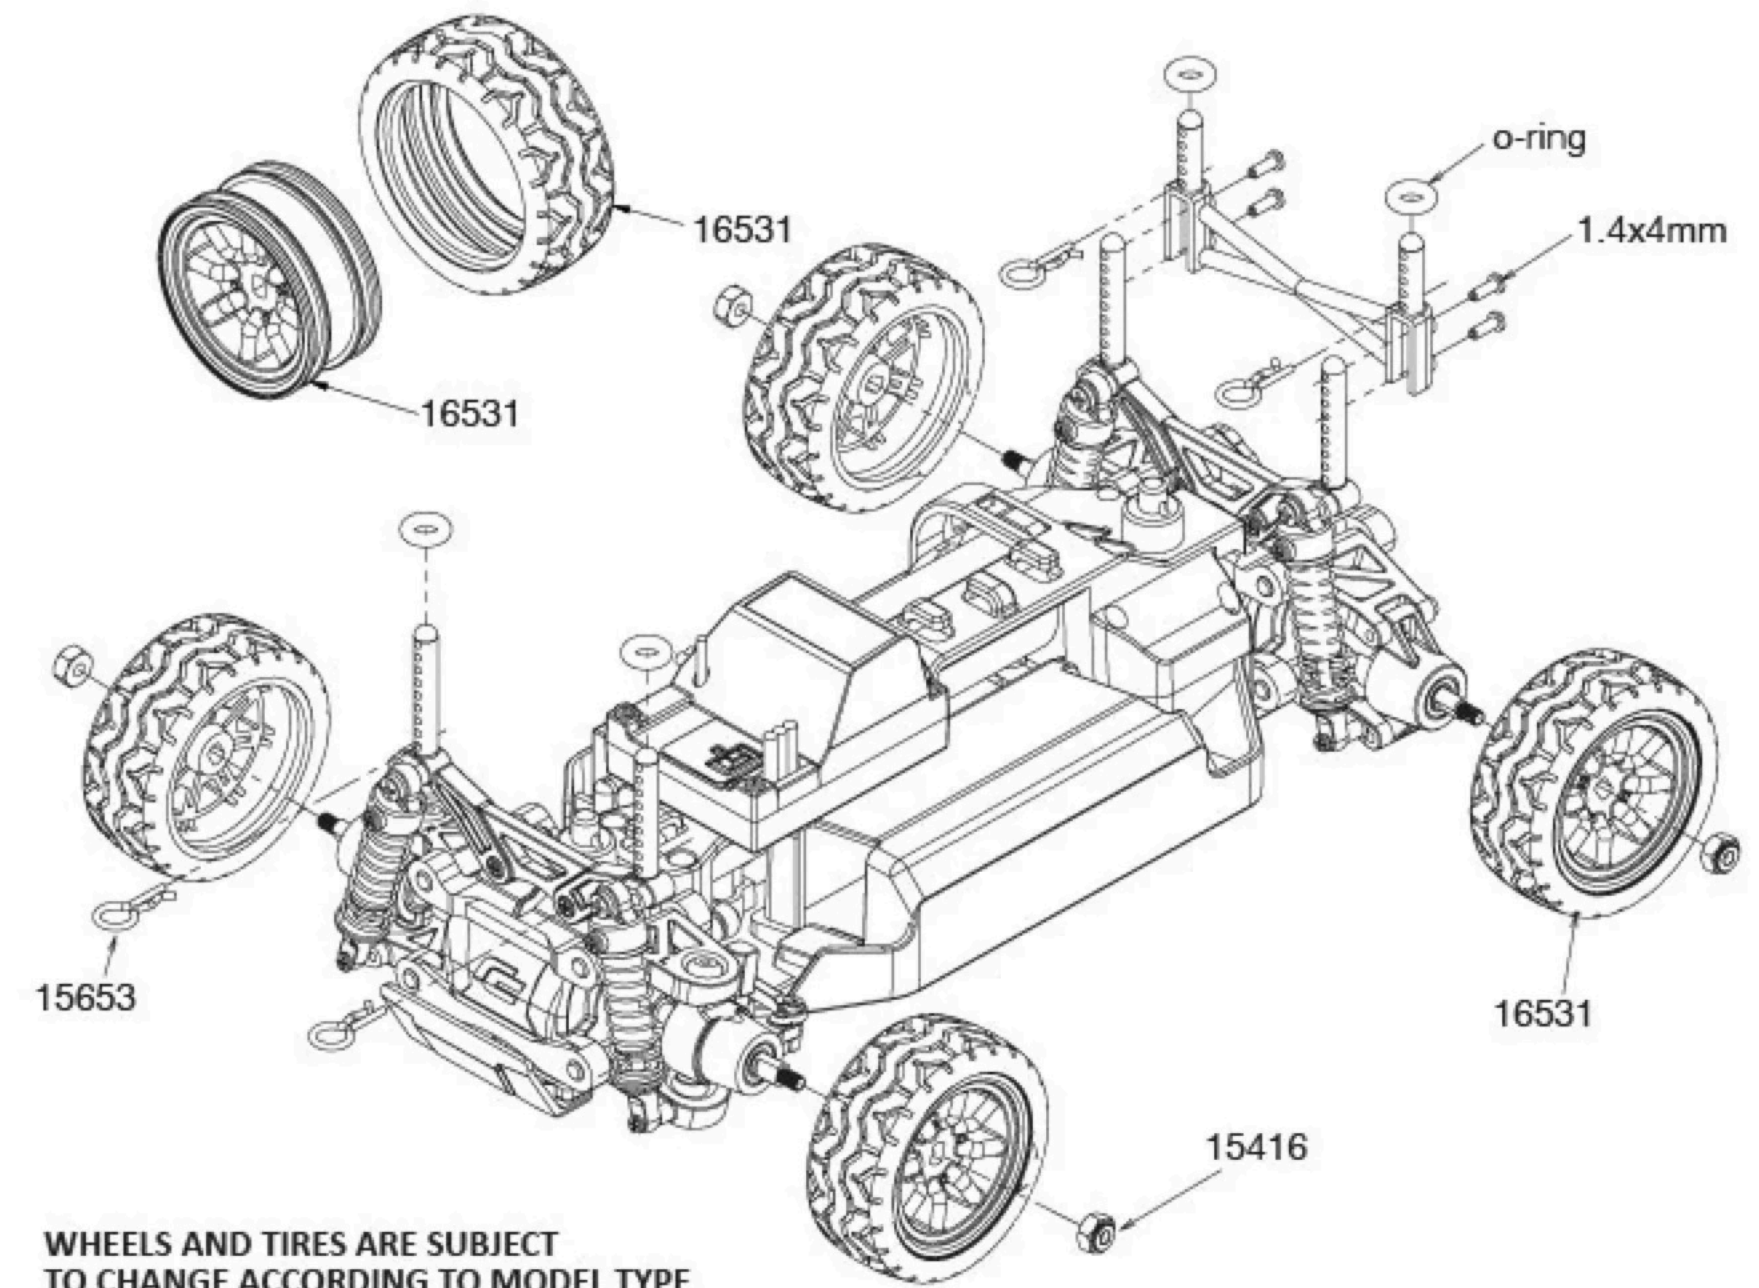

PART DESCRIPTION

15394	GT24B DIFFERENTIAL GEAR SET
15395	GT24B CENTER DRIVE SHAFT SET
15396	GT24B SLIPPER SET
15415	GT24B BEARING SET
15451	GT24B SPUR GEAR 59T
15754	GT24i20 SHOCKS ASSEMBLED (PAIR 2 PCS)
16133	GT24i20 HARDWARE SET

PART DESCRIPTION

15392	GT24B FRONT GEAR BOX HOUSING	15429	8000KV MINI 130 BRUSHLESS SENSORLESS
15398	GT24B PINION GEAR 12T	15753	GT24i20 DOG BONE (PAIR 2 PCS)
15404	GT24B OUTDRIVE SET	15756	GT24i20 FRONT SUSPENSION ARM SET
15401	GT24B MOTOR MOUNT SET	16031	MSA-1E MINI SERVO
15410	GT24B FRONT HUB SET	16133	GT24i20 HARDWARE SET
15415	GT24B BEARING SET	16537	GT24 2.0 SERVO SAVER SET

PART DESCRIPTION

16133	GT24i20 HARDWARE SET
16538	GT24 2.0 REPLACEMENT BATTERY DOOR
16539	GT24 2.0 STEERING
16540	GT24 2.0 MAIN CHASSIS

REAR GEAR BOX & FRICTION DAMPER

PART DESCRIPTION

15755	GT24i20 STEERING LINKAGE
16542	GT24 2.0 UPPER DECK

WHEELS AND TIRES ARE SUBJECT TO CHANGE ACCORDING TO MODEL TYPE

PART DESCRIPTION

15416	GT24B PLASTIC SCREW NUT FOR WHEEL
15653	MICRO CAR BODY CLIP
16531	GT24 Toyota AE86 H2 Concept Tires
16543	ARC-24 2IN1 BRUSHLESS ESC/RC