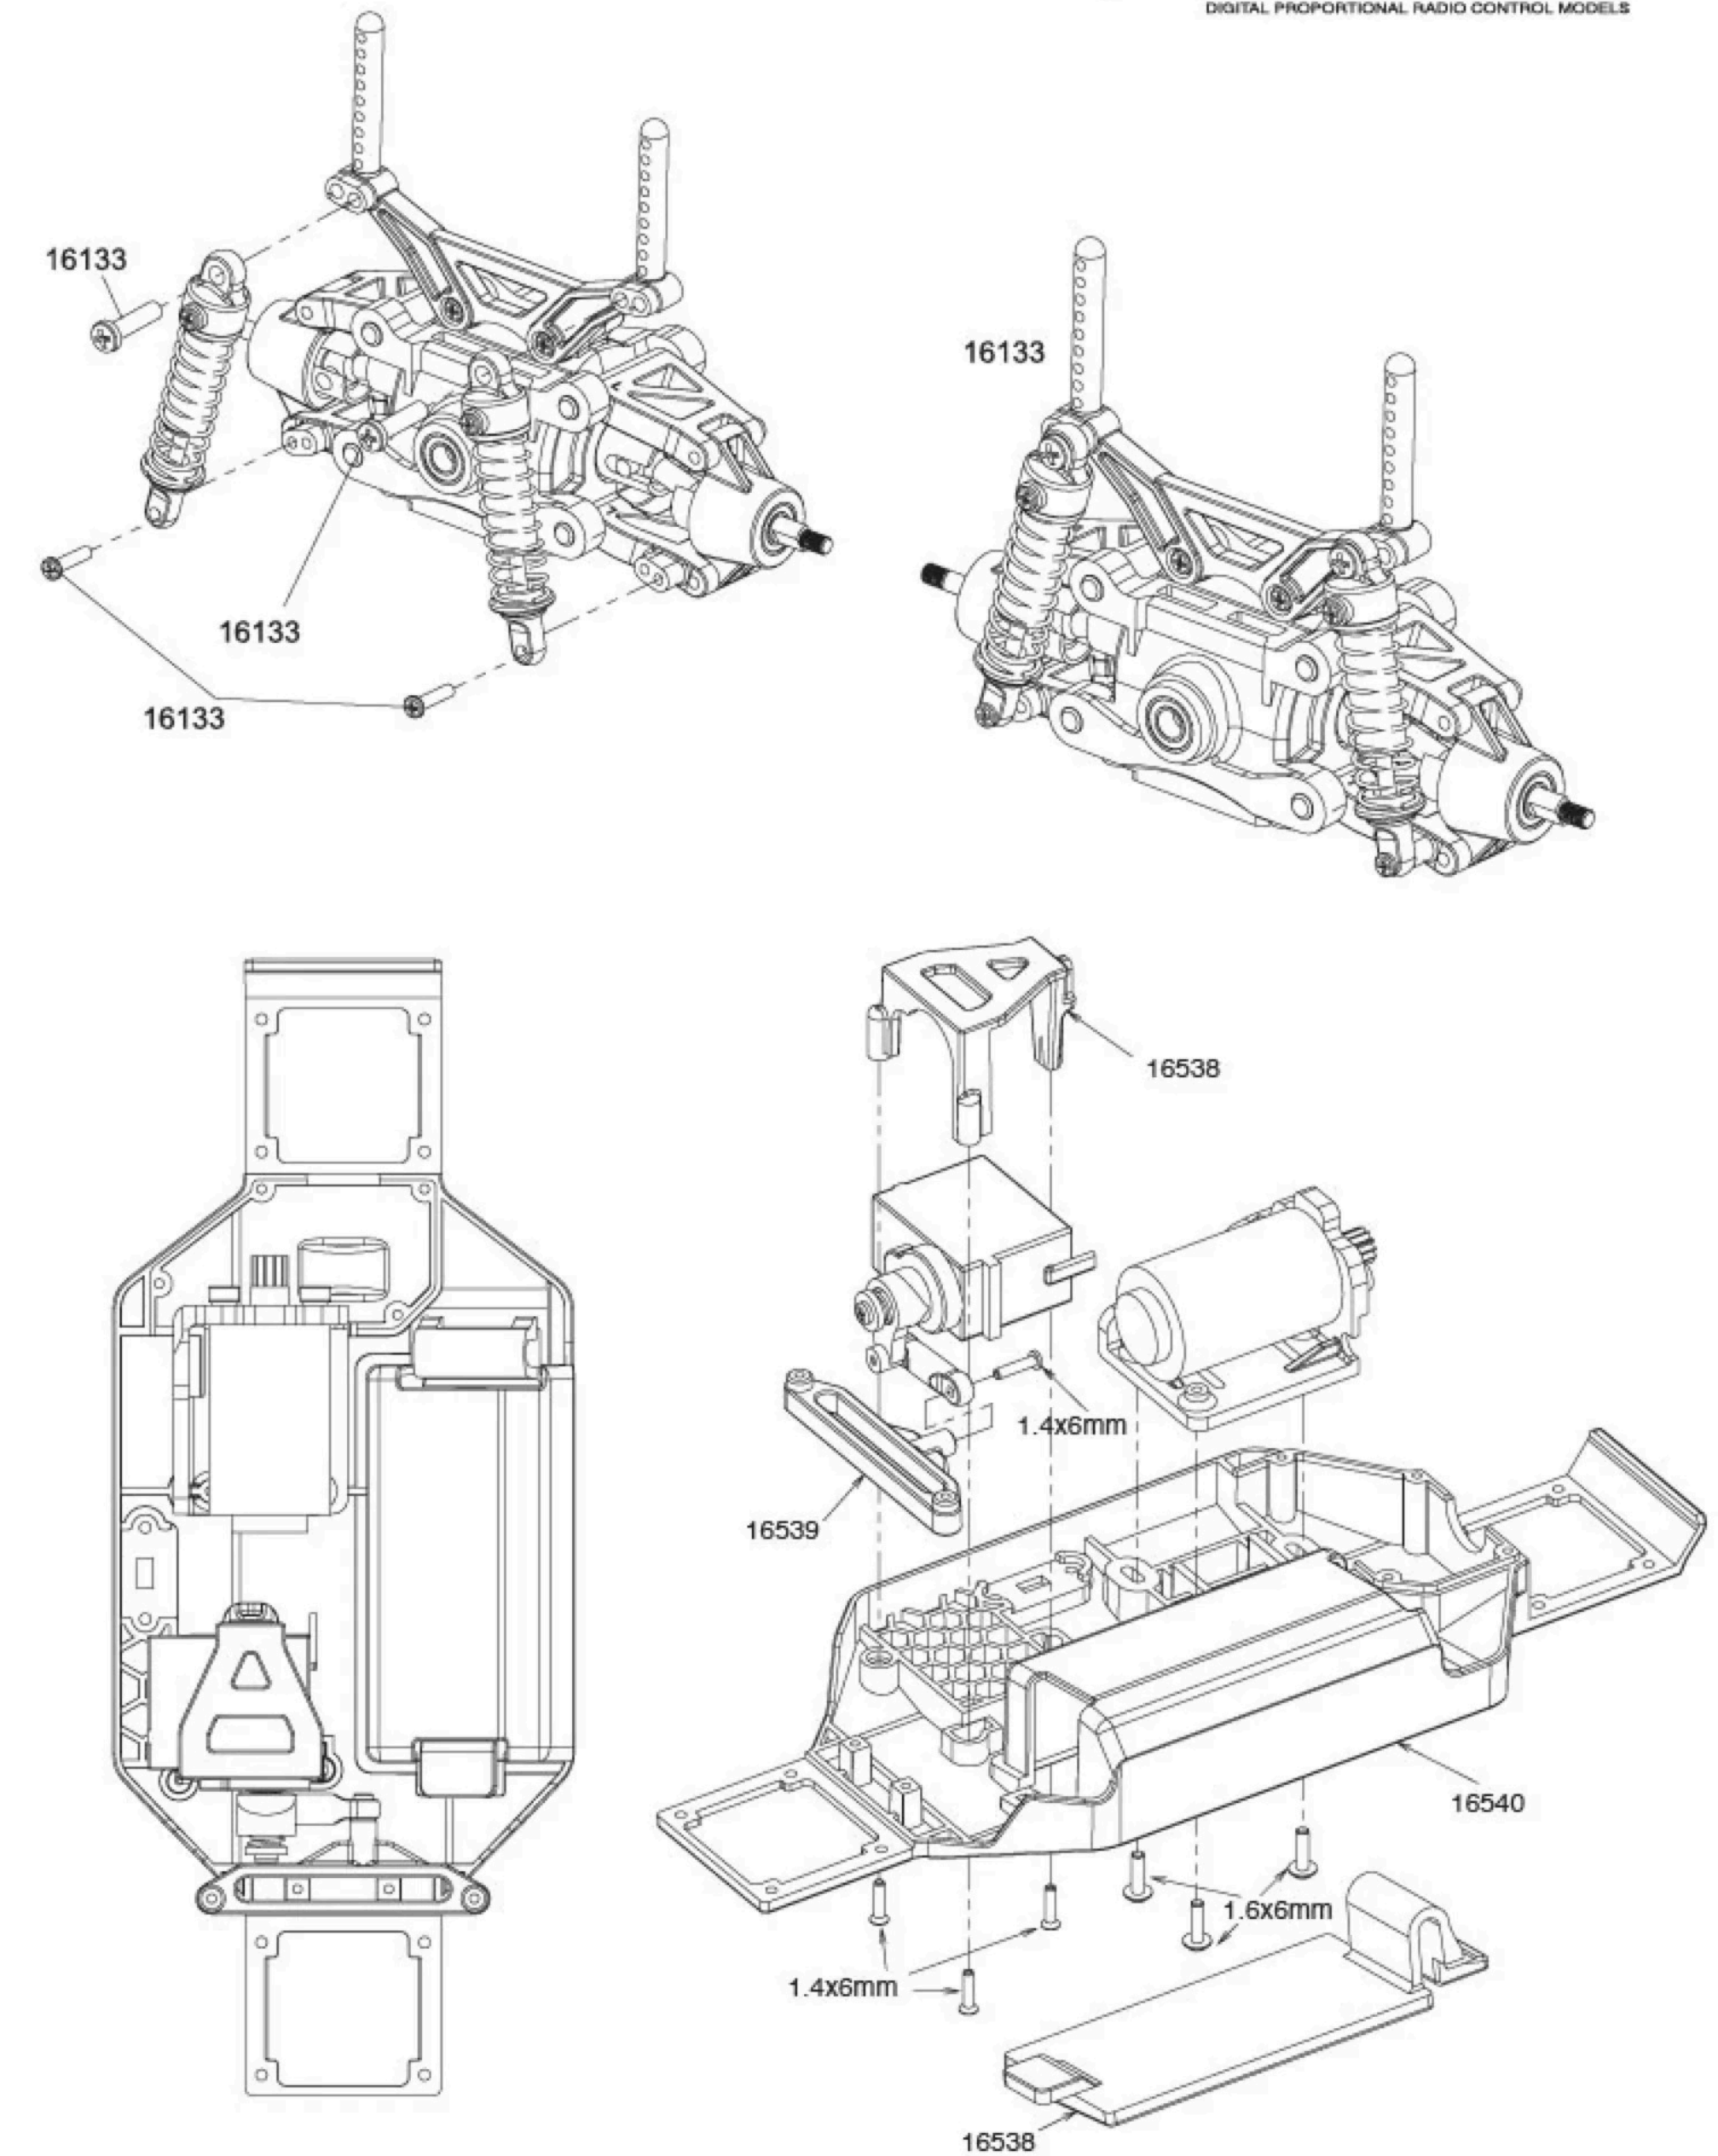

PART DESCRIPTION

15394	GT24B DIFFERENTIAL GEAR SET
15395	GT24B CENTER DRIVE SHAFT SET
15396	GT24B SLIPPER SET
15415	GT24B BEARING SET
15451	GT24B SPUR GEAR 59T
15754	GT24i20 SHOCKS ASSEMBLED (PAIR 2 PCS)
16133	GT24i20 HARDWARE SET

PART DESCRIPTION

15392	GT24B FRONT GEAR BOX HOUSING	15429	8000KV MINI 130 BRUSHLESS SENSORLESS
15398	GT24B PINION GEAR 12T	15753	GT24i20 DOG BONE (PAIR 2 PCS)
15404	GT24B OUTDRIVE SET	15756	GT24i20 FRONT SUSPENSION ARM SET
15401	GT24B MOTOR MOUNT SET	16031	MSA-1E MINI SERVO
15410	GT24B FRONT HUB SET	16133	GT24i20 HARDWARE SET
15415	GT24B BEARING SET	16537	GT24 2.0 SERVO SAVER SET

PART DESCRIPTION

15393	GT24B REAR GEAR BOX HOUSING	15411	GT24B REAR HUB SET
15394	GT24B DIFFERENTIAL GEAR SET	15415	GT24B BEARING SET
15404	GT24B OUTDRIVE SET	15753	GT24i20 DOG BONE (PAIR 2 PCS)
15406	GT24B REAR SHOCK TOWER	16133	GT24i20 HARDWARE SET

PART DESCRIPTION

16133	GT24i20 HARDWARE SET
16538	GT24 2.0 REPLACEMENT BATTERY DOOR
16539	GT24 2.0 STEERING
16540	GT24 2.0 MAIN CHASSIS

REAR GEAR BOX & FRICTION DAMPER

PART DESCRIPTION

15755	GT24i20 STEERING LINKAGE
16542	GT24 2.0 UPPER DECK